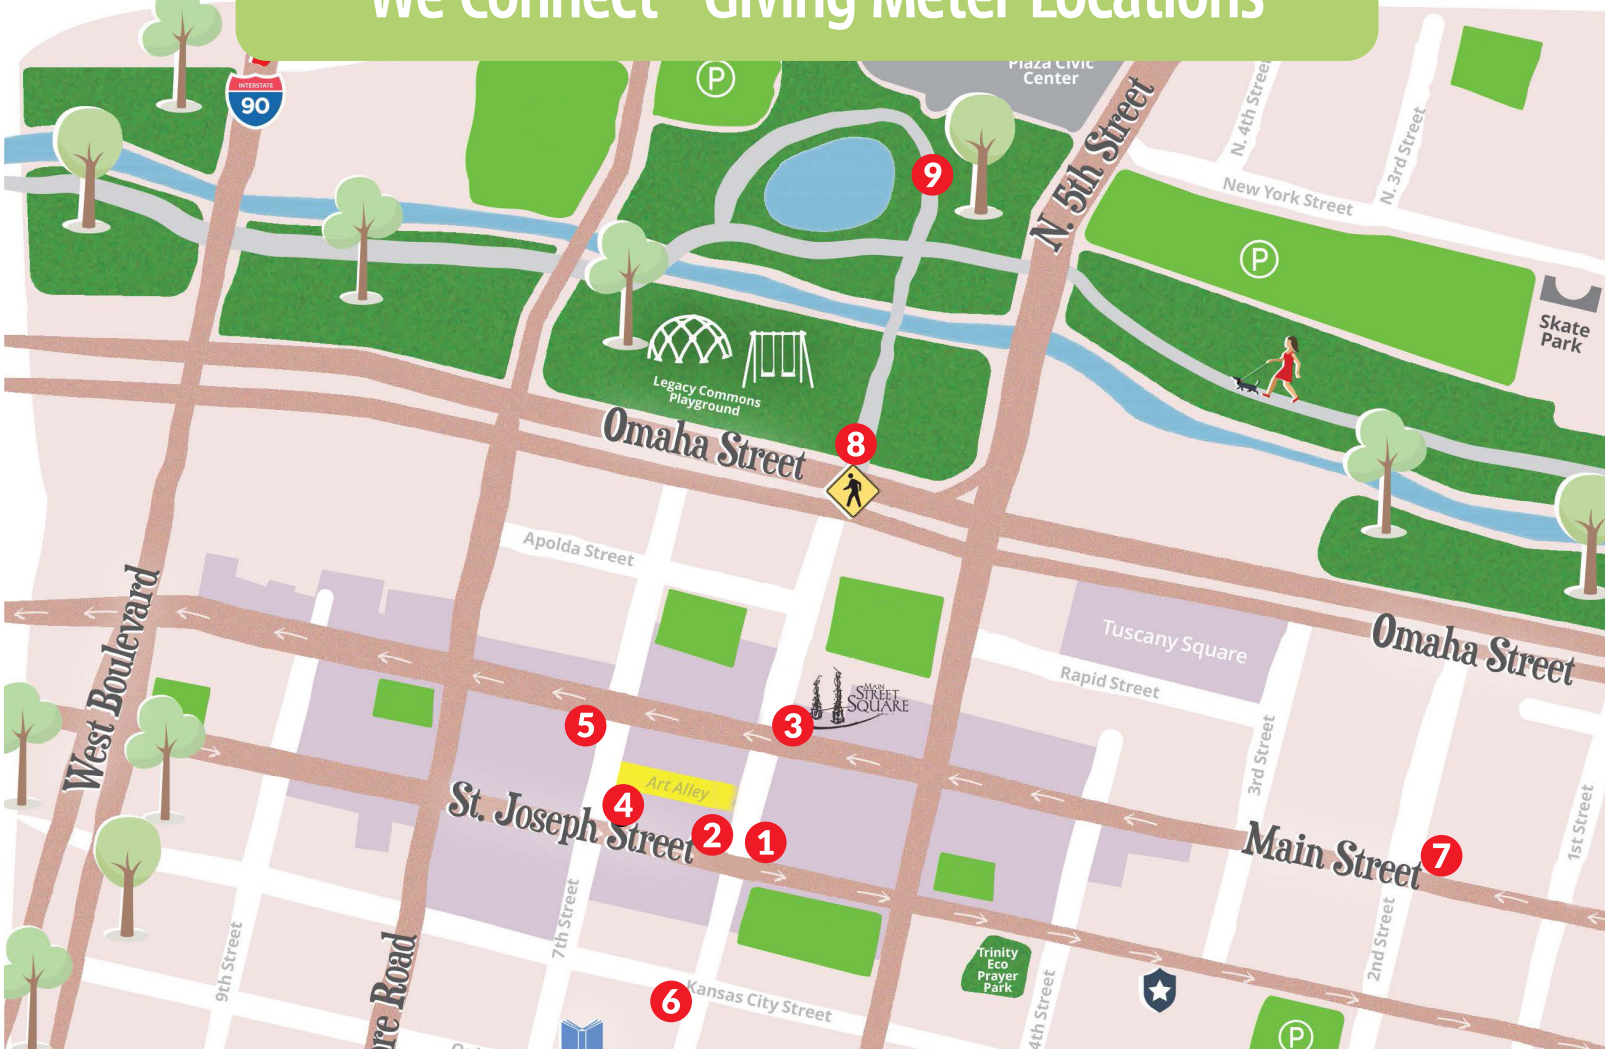

We Connect Community

"We Connect" Giving Meter Locations

1. Tally's
2. Alex Johnson
3. Medicine Wheel (MSS)
4. 7th & St. Joseph (Summer Nights)
5. 7th & Main (by bench & stoop)
6. Hay Camp & Hope Center area or Church across the street
7. Armadillos/Mission area
8. Promenade/Legacy Commons area
9. Band Shell Area