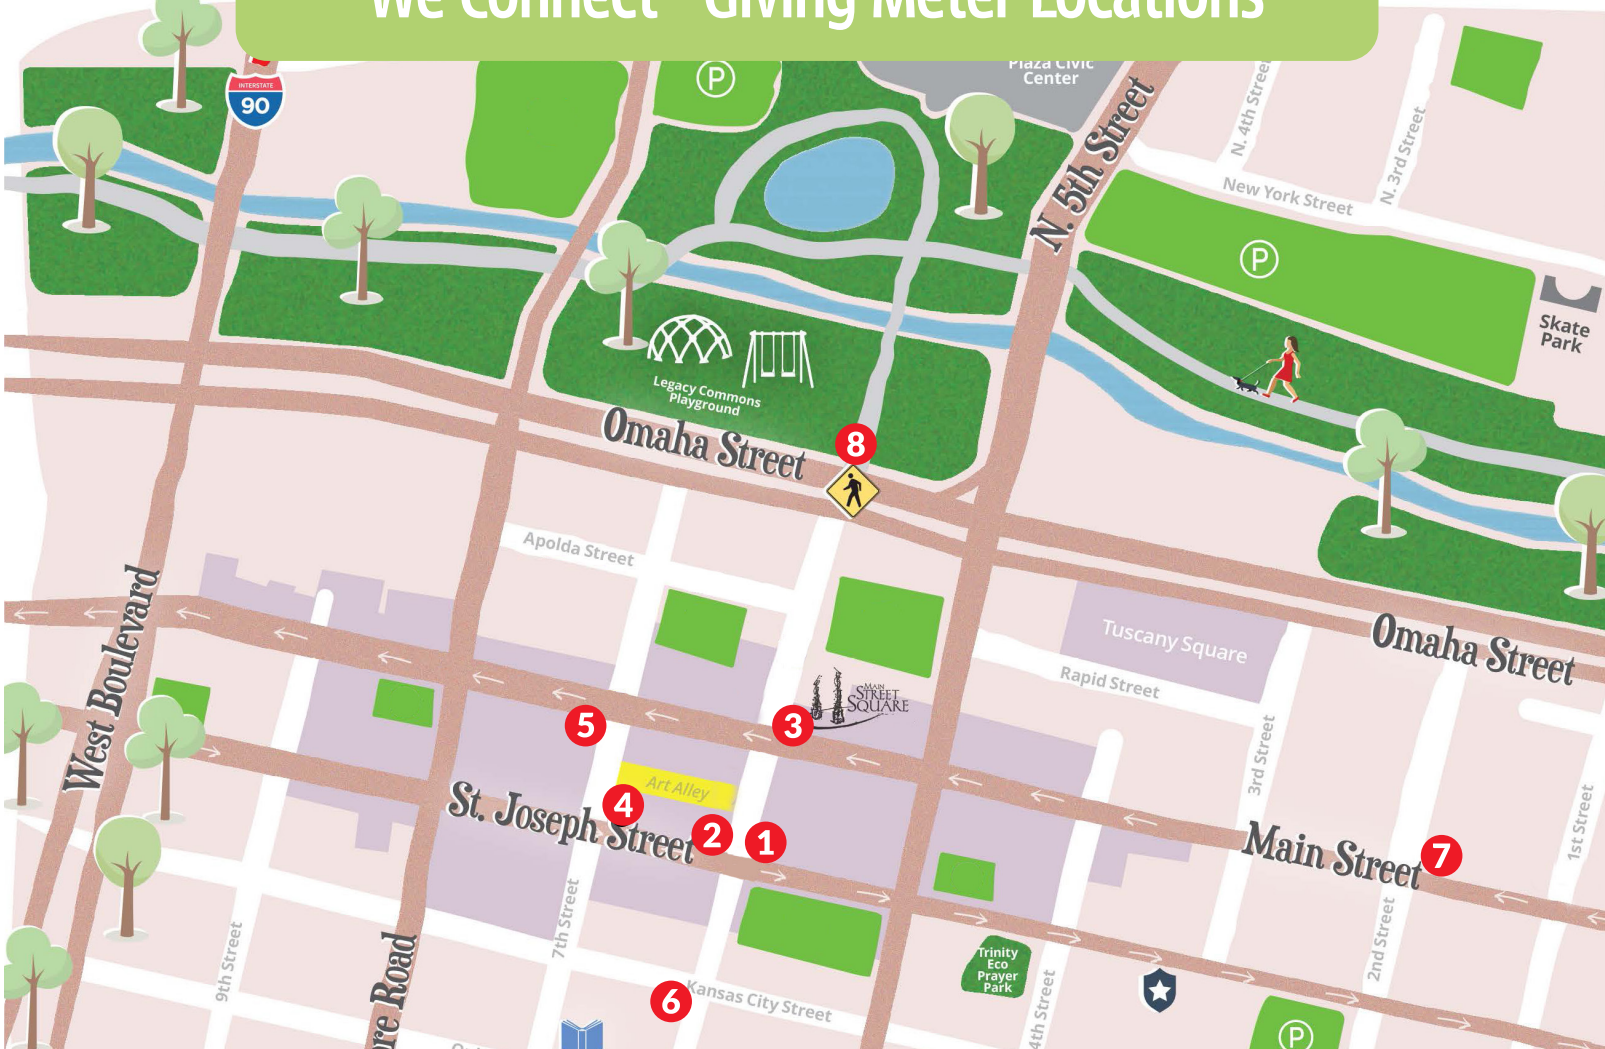

We Connect Community

"We Connect" Giving Meter Locations

1. Tally's
2. Alex Johnson
3. Medicine Wheel (MSS)
4. 7th & St. Joseph (Summer Nights)
5. 7th & Main (by bench & stoop)
6. Hay Camp & Hope Center area or Church across the street
7. Armadillos/Mission area
8. Promenade/Legacy Commons area